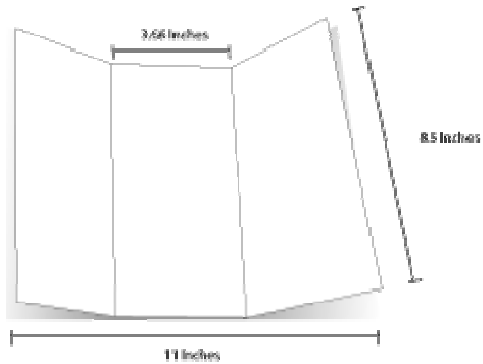

Graphic Design Price List

Bi-Fold Brochures

Small Bi-fold Brochure

Open LTR size, 8.5" x 11"

Results, when folded, in 4 panels (2 panels x 2 sides) of 5.5" x 8.5" or 11" x 4.25"

Up to 4-revision phases \$350

Bi-fold Brochure, 8 pages

Open double LTR size, 17" x 11"

Results, when folded, in 8 panels (2 panels x 2 sides x 2 sheets) of 8.5" x 11"

Up to 4-revision phases \$750

Unlimited revision phases \$950

Tri-Fold Brochures

Tri-fold Brochure

Open LTR size, 8.5" x 11"

Results, when folded, in 6 panels (3 panels x 2 sides) of 3.67" x 8.5"

Up to 4-revision phases \$400

Unlimited revision phases \$450

Business Cards

Deluxe Business Card Design - \$200

(ONE SIDED VERSION - \$135)

*Full Color Design

Letterhead & Envelope Design

Letterhead and Envelope Design - \$300

Postcard Design

Postcard Design (5.47" x 4.21") - \$275

Oversized Postcard Design (8.5" x 5.47") - \$300